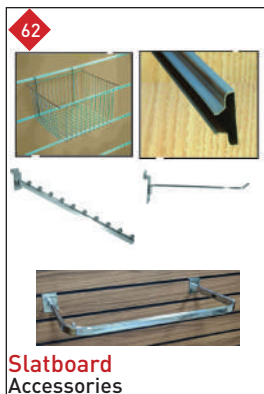

Wire Shelf - Epoxy

Slatboard Accessories