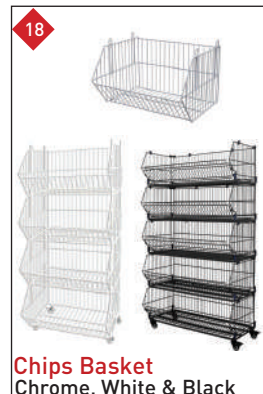

07 Fruit & Vegetable
 Wall Unit

08 Fruit & Vegetable
 SS Gondola Unit

09 Checkout Counter
 Colour - Red

10 Checkout Counter
 Colour - Black

11 Polycart
 Trolley
 Size: 100, 130, 175 & 220 Ltr

12 FORTE
 MADE IN PORTUGAL
 Forte Trolley
 Size: 100, 125, 150 Ltr

13 Polycart
 Shopping Basket

14 Shopping Basket

15 Hand Basket

16 Promotion Bin
 Chrome

17 Promotion Bin
 Colour - Black

18 Chips Basket
 Chrome, White & Black

19 Veg Display Plastic Crate
 Colour - Blue, Green