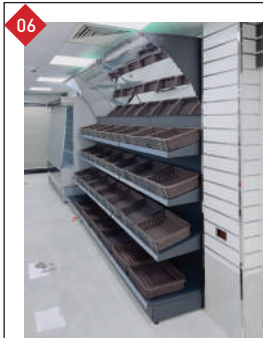

02 UNIVERSAL
 Wall Shelving
 Colour - Black

03 UNIVERSAL
 Wall Shelving
 Colour - White

04 UNIVERSAL
 Wall Shelving
 Colour - Black

05 UNIVERSAL
 Perforated Back Panel
 Colour - White & Black

06 Fruit & Vegetable
 Colour - Black