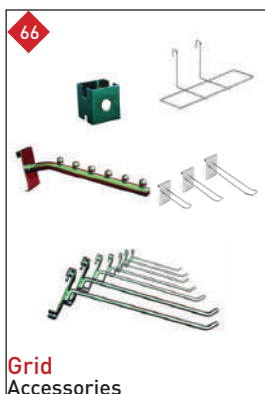

Plastic Pallets

45 **PRESTAR**
MAKING WHEELS

Platform Trolley

Heavy Duty Racking

Medium Duty Racking

Light Duty Racking

Long Span

Medium Duty Racking

Grating

GI Panel & Pallet Support Bars

Tyre Rack

Slotted Angle

Bolt Free

Wire Shelf - Chrome

Wire Shelf - Epoxy

Channels

Element Channels & Accessories

Slim Channel & Accessories

Slatboard Accessories

Slatboard Accessories

U bar & Cross Bar

U bar & Cross Bar Accessories

Grid Chrome, Black

Grid Accessories

Grid Accessories

Joker System

Joker System

Sunglass Stand

71
Mannequin Men

72
Mannequin Women

73
Mannequin Kids

74
Mannequin Bust