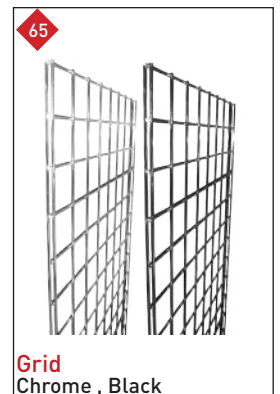

Grating

GI Panel & Pallet Support Bars

Tyre Rack

Slotted Angle

Bolt Free

Wire Shelf - Chrome

Wire Shelf - Epoxy

Channels

Element Channels & Accessories

Slim Channel & Accessories

Slatboard Accessories

Slatboard Accessories

U bar & Cross Bar

U bar & Cross Bar Accessories

Grid Chrome, Black

Grid Accessories