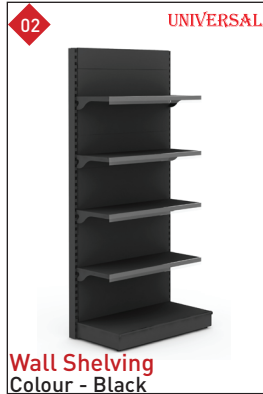

02 UNIVERSAL
 Wall Shelving
 Colour - Black

03 UNIVERSAL
 Wall Shelving
 Colour - White

04 UNIVERSAL
 Wall Shelving
 Colour - Black

05 UNIVERSAL
 Perforated Back Panel
 Colour - White & Black

06 Fruit & Vegetable
 Colour - Black