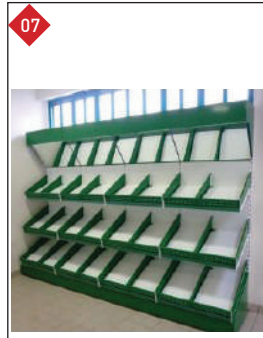

02 UNIVERSAL
 Wall Shelving
 Colour - Black

03 UNIVERSAL
 Wall Shelving
 Colour - White

04 UNIVERSAL
 Wall Shelving
 Colour - Black

05 UNIVERSAL
 Perforated Back Panel
 Colour - White & Black

06 Fruit & Vegetable
 Colour - Black